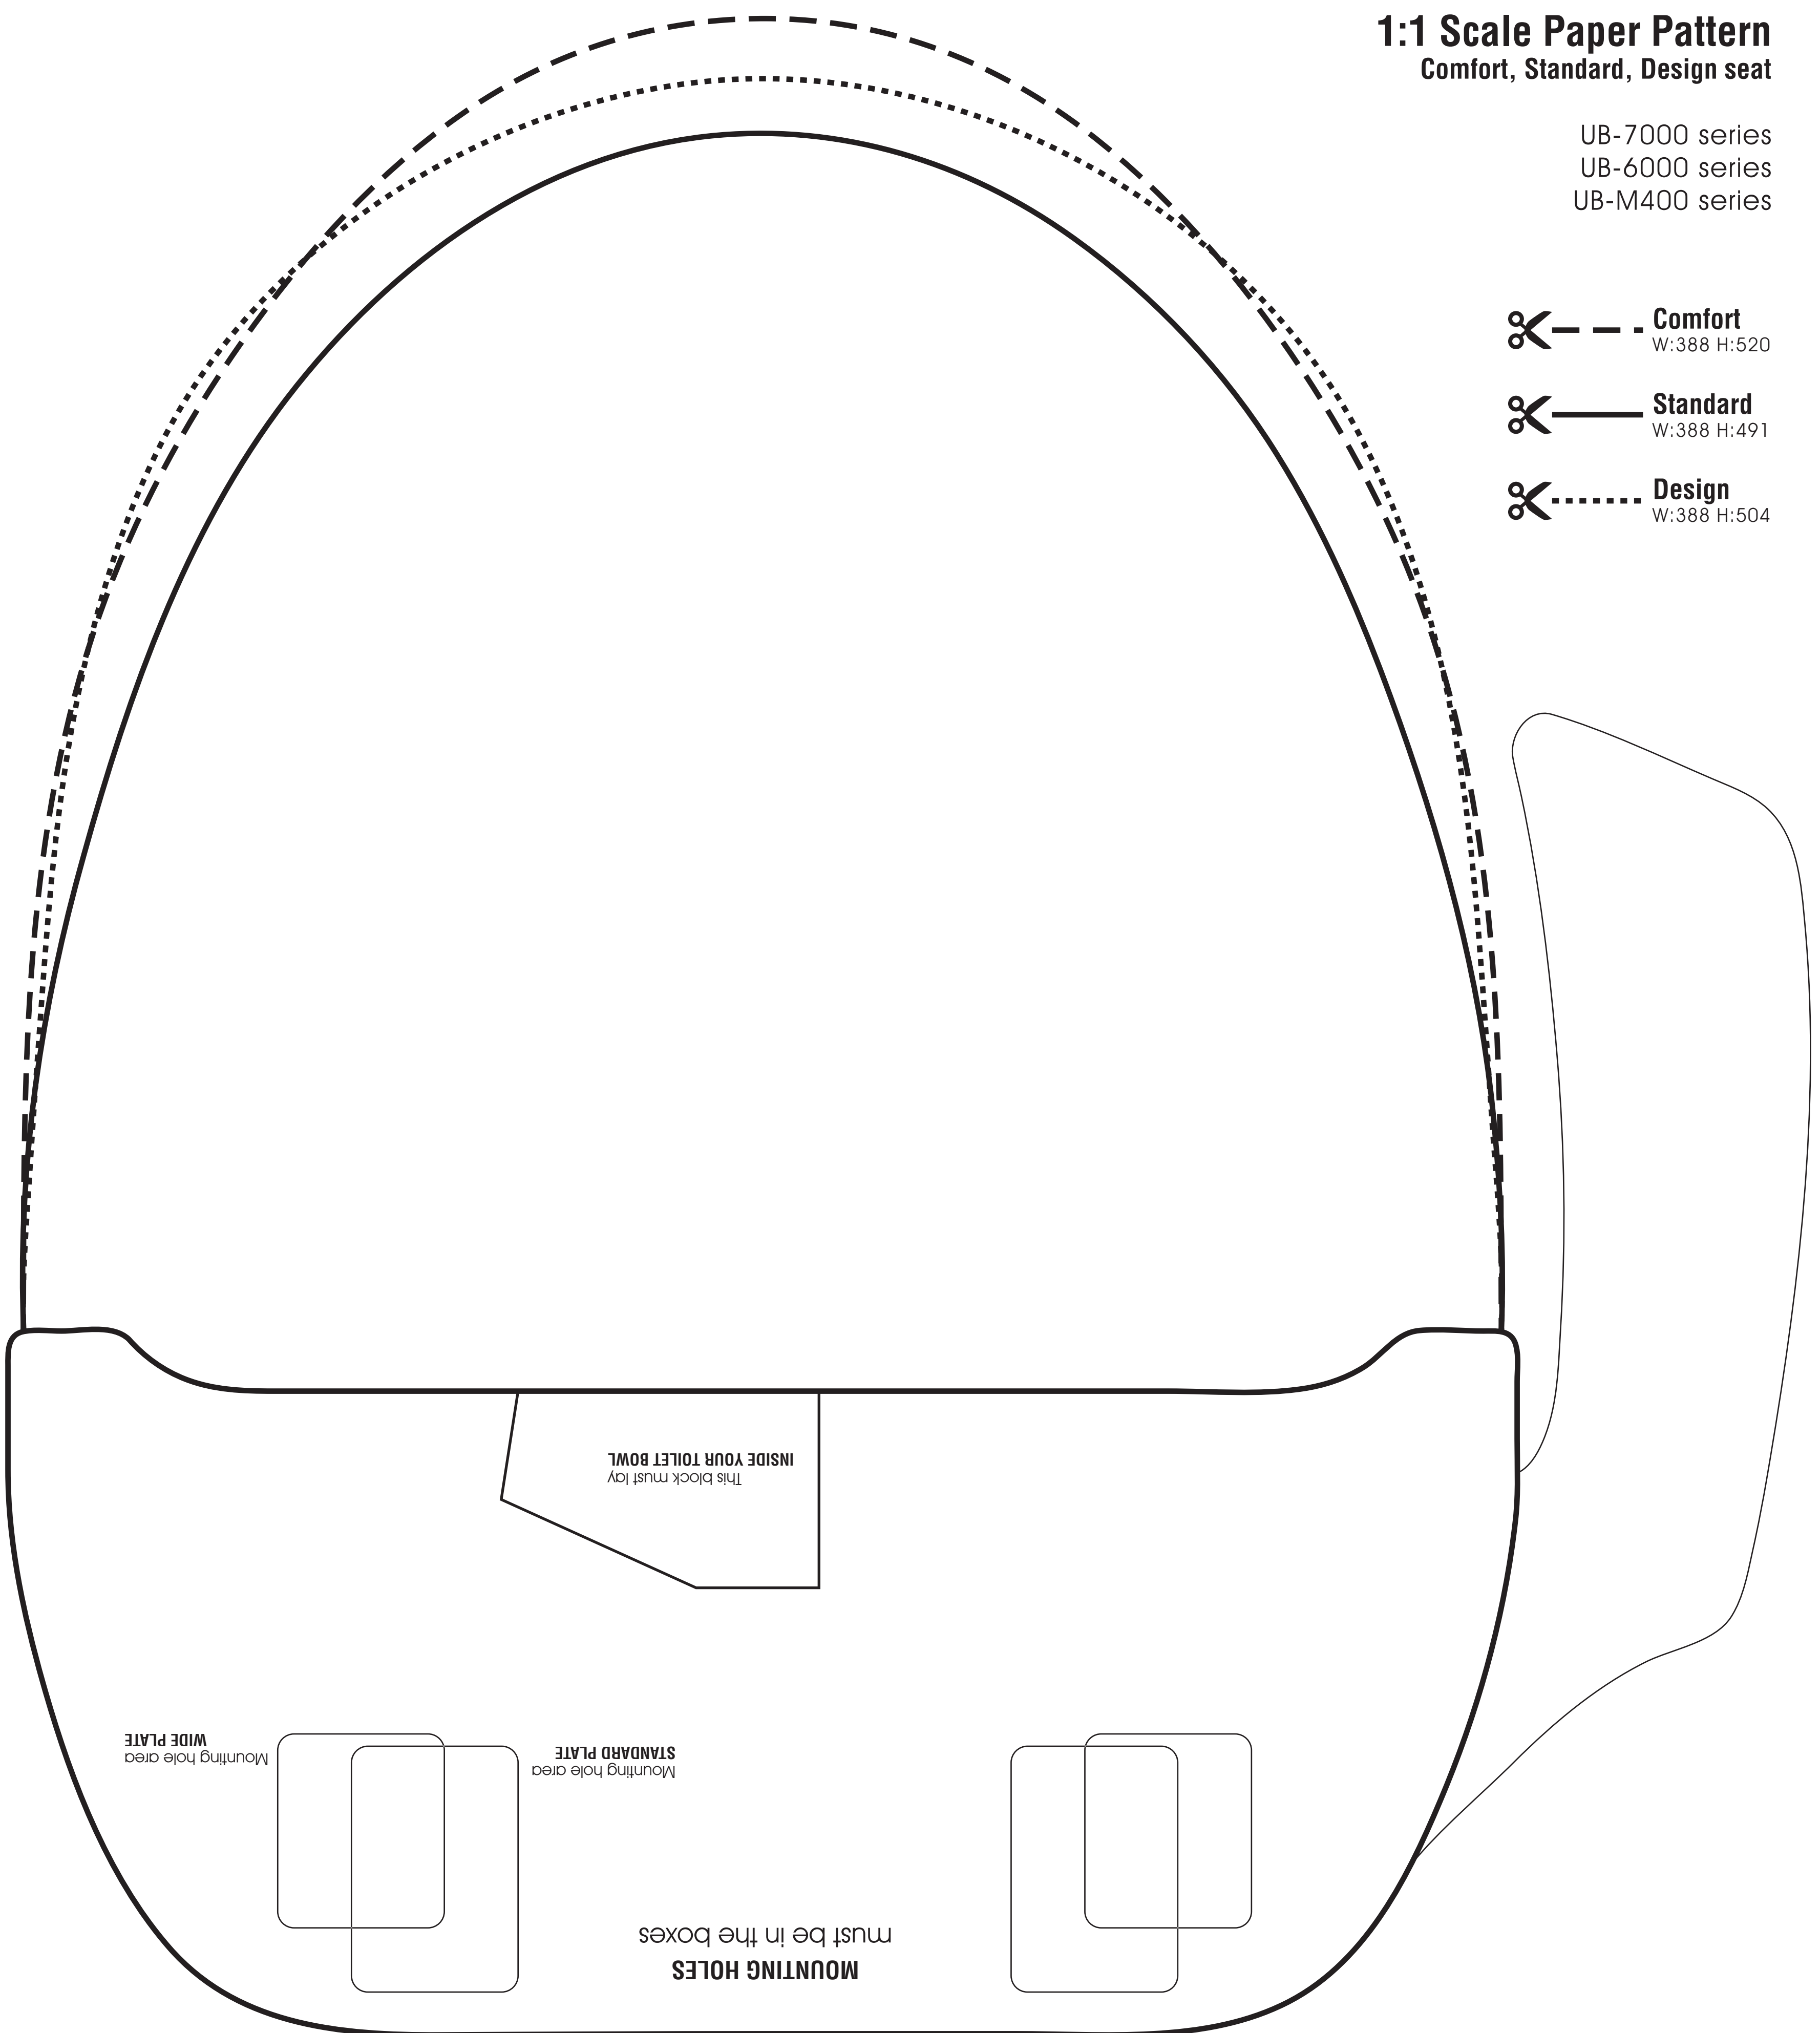

1:1 Scale Paper Pattern
Comfort, Standard, Design seat

UB-7000 series
UB-6000 series
UB-M400 series

 **Comfort**
W:388 H:520

 **Standard**
W:388 H:491

 **Design**
W:388 H:504

INSIDE YOUR TOILET BOWL
This block must lay

STANDARD PLATE
Mounting hole area

WIDE PLATE
Mounting hole area

MOUNTING HOLES
must be in the boxes