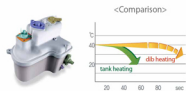

Once again hygienically upgraded...

DIB-C500 Series

With advanced hybrid heating system and stainless steel covered nozzle, DIB-C500 series has been functionally and hygienically upgraded.

You'll be an extra step forward closer to ultimate cleanliness

Now the new DIB-C500 series is arriving.

Special Features...

Advanced Hybrid Heating Technology

Advanced hybrid heating technology increases warm water wash time with lower energy costs.